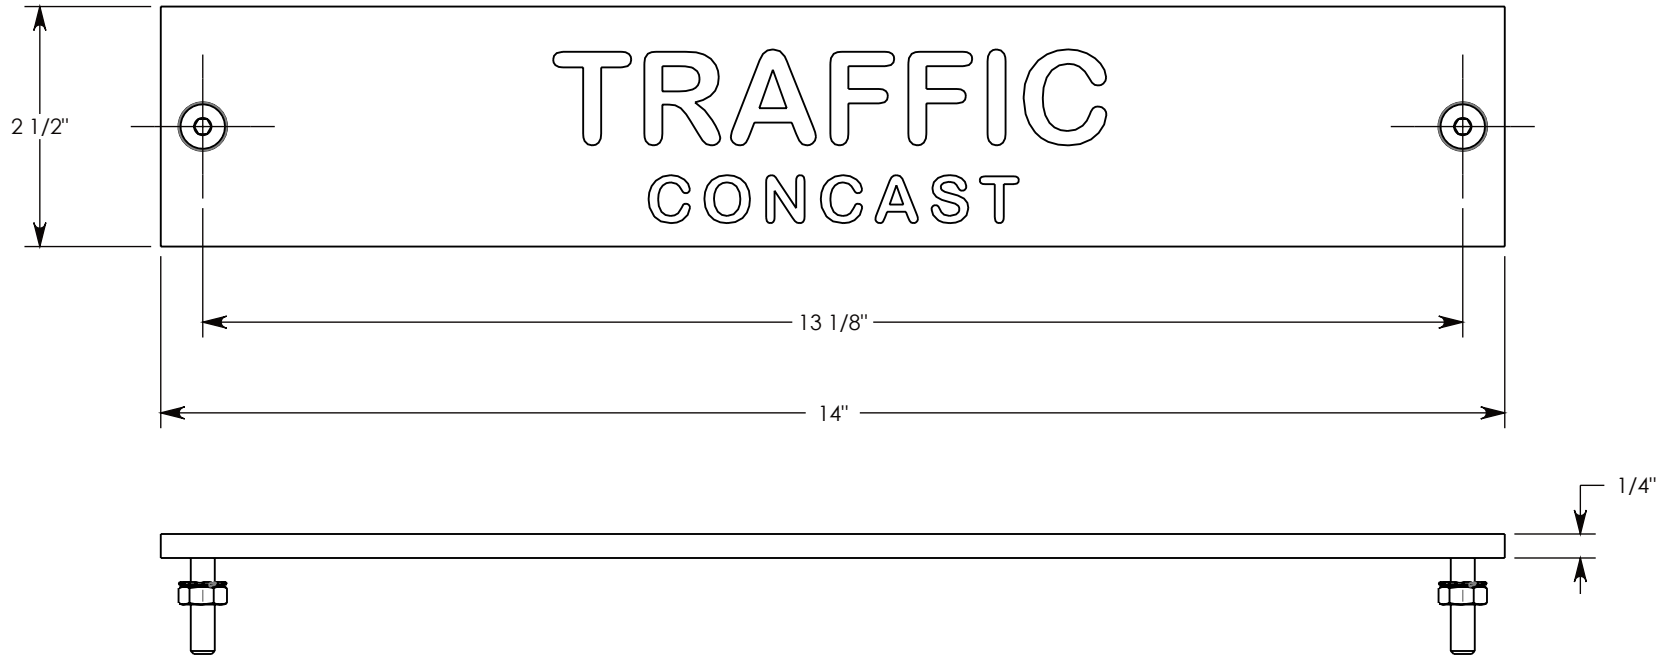

1/4-20 UNC X 1" LG ALLEN FLATHEAD BOLT  
P/N: FH.25-1 (2X)

1/4-20 UNC LOCK NUT  
P/N: LK-NUT-.25 (2X)

STD ALUM I.D. PLATE - TRAFFIC  
P/N: LTR-ID-TR

DRAWN BY: **JESSE GUTTING**

CREATED DATE: **2/27/2023** REVISION LEVEL: **0**

SAVED DATE: **2/27/2023** SAVED BY: **jgutting**

WEIGHT: **0.8 LBS.** MATERIAL: **NOTED**

**CONCAST**  
1010 NORTH STAR DRIVE  
P.O. BOX 69  
ZUMBROTA, MN 55992-0069

DESCRIPTION:

**STD ALUM LETTER ID PLATE "TRAFFIC"**

DIMENSIONS ARE IN INCHES  
TOLERANCES:  
FRACTIONAL:  $\pm 1/8"$   
ANGULAR:  $\pm 2^\circ$

CONTACT INFORMATION:  
EMAIL: [INFO@CONCASTINC.COM](mailto:INFO@CONCASTINC.COM)  
PHONE: (507) 732-4095  
FAX: (507) 732-4094

SHEET 1 OF 1

PART NUMBER:

**LTR-ID-TR**