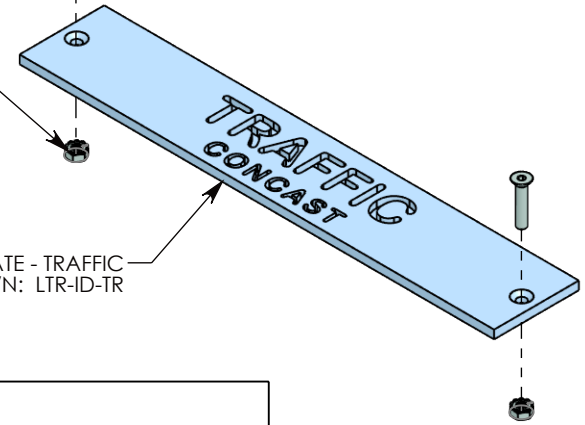

1/4-20 UNC X 1" LG ALLEN FLATHEAD BOLT  
P/N: FH.25-1 (2X)

1/4-20 UNC LOCK NUT  
P/N: LK-NUT-.25 (2X)

STD ALUM I.D. PLATE - TRAFFIC  
P/N: LTR-ID-TR

DRAWN BY: **JESSE GUTTING**

CREATED DATE: **2/27/2023** REVISION LEVEL: **0**

SAVED DATE: **2/27/2023** SAVED BY: **jgutting**

WEIGHT: **0.8 LBS.** MATERIAL: **NOTED**

**CONCAST**  
1010 NORTH STAR DRIVE  
P.O. BOX 69  
ZUMBROTA, MN 55992-0069

DESCRIPTION:

**STD ALUM LETTER ID PLATE "TRAFFIC"**