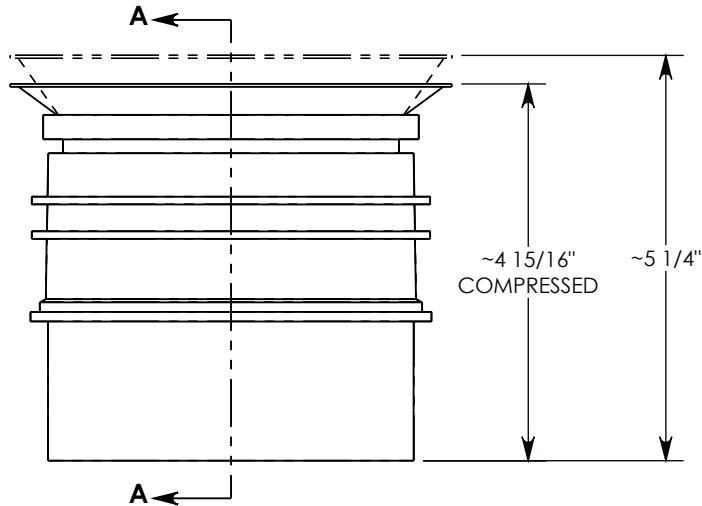

FLEXIBLE SEAL RING

TERMINATOR COLOR MAY VARY
GRAY SHOWN FOR VISIBILITY

**SECTION A-A
SEAL RING HIDDEN**

VENDOR: LEVIAT/MEADOWBURKE
VENDOR NO: T4434

NOTE 1: FOR USE WITH 4" ID SCHEDULE 40 PVC CONDUIT.
NOTE 2: ACTUAL PRODUCT APPEARANCE MAY VARY. DIMENSIONS SHOWN ARE APPROXIMATE

DRAWN BY: SAMUEL CALLAHAN	
CREATED DATE: 11/20/2023	REVISION LEVEL: 0
SAVED DATE: 11/20/2023	SAVED BY: scallahan
WEIGHT: 0.5 LBS.	MATERIAL: PLASTIC

1010 NORTH STAR DRIVE
P.O. BOX 69
ZUMBROTA, MN 55992-0069

DESCRIPTION: DUCT TERMINATOR		SHEET 1 OF 1
<small>DIMENSIONS ARE IN INCHES TOLERANCES: FRACTIONAL: ± 1/8" ANGULAR: ± 2°</small>	<small>CONTACT INFORMATION: EMAIL: INFO@CONCASTINC.COM PHONE: (507) 732-4095 FAX: (507) 732-4094</small>	
PART NUMBER: CD-45		