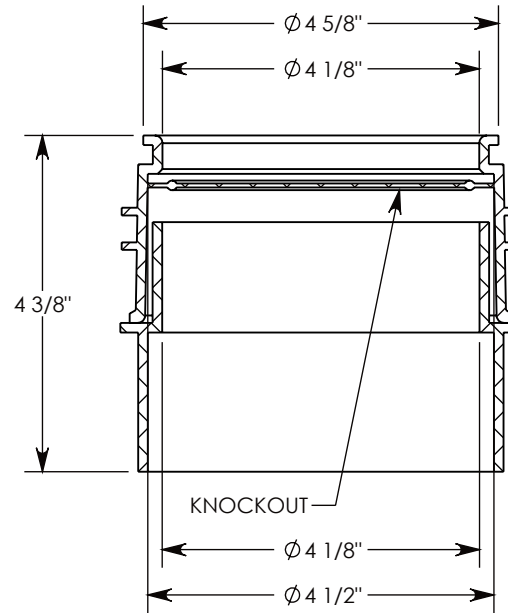

FLEXIBLE SEAL RING

TERMINATOR COLOR MAY VARY
GRAY SHOWN FOR VISIBILITY

**SECTION A-A
SEAL RING HIDDEN**

VENDOR: LEVIAT/MEADOWBURKE
VENDOR NO: T4434

NOTE 1: FOR USE WITH 4" ID SCHEDULE 40 PVC CONDUIT.
NOTE 2: ACTUAL PRODUCT APPEARANCE MAY VARY. DIMENSIONS SHOWN ARE APPROXIMATE

DRAWN BY: SAMUEL CALLAHAN	
CREATED DATE: 11/20/2023	REVISION LEVEL: 0
SAVED DATE: 11/20/2023	SAVED BY: scallahan
WEIGHT: 0.5 LBS.	MATERIAL: PLASTIC

1010 NORTH STAR DRIVE
P.O. BOX 69
ZUMBROTA, MN 55992-0069

DESCRIPTION: DUCT TERMINATOR		SHEET 1 OF 1
<small>DIMENSIONS ARE IN INCHES TOLERANCES: FRACTIONAL: ± 1/8" ANGULAR: ± 2°</small>	<small>CONTACT INFORMATION: EMAIL: INFO@CONCASTINC.COM PHONE: (507) 732-4095 FAX: (507) 732-4094</small>	
PART NUMBER: CD-45		